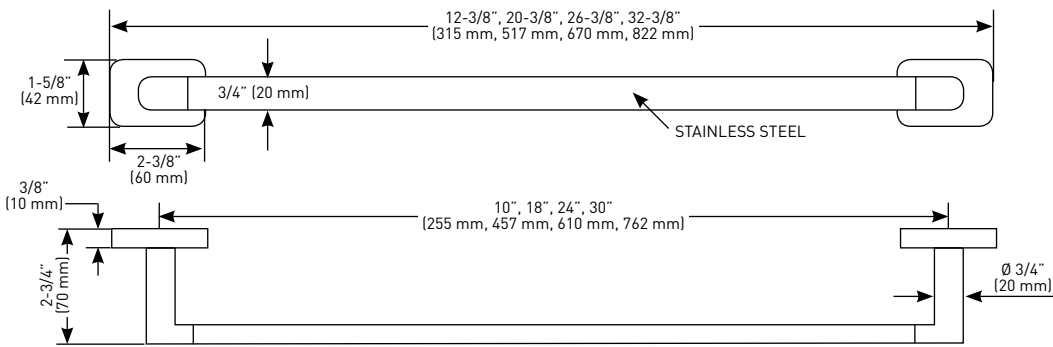

FEATURES

- › INCLUDES MOUNTING PLATES: 2" x 1-3/16" [50 mm x 30 mm]; NYLON ANCHORS AND STEEL PHILLIPS HEAD SCREWS: #8 x 1-1/4" [32 mm]
- › ZINC CONSTRUCTION (POSTS)

MEASUREMENTS SUBJECT TO A 3% VARIANCE

MEASUREMENTS ARE FOR REFERENCE ONLY. TAYMOR RESERVES THE RIGHT TO CHANGE THE PRODUCT SPECS WITHOUT NOTICE. FOR PRODUCT WARRANTY, PLEASE VISIT TAYMOR WEBSITE FOR DETAILS

MATERIAL	RETAIL PACK		BUILDER PACK		
	POLISHED CHROME 26	CASE QTY.	POLISHED CHROME 26	CASE QTY.	
HAND TOWEL BAR	ZINC/STAINLESS STEEL	02-D32110	4	04-32110	10
18" TOWEL BAR	ZINC/STAINLESS STEEL	02-D32118	4	04-32118	10
24" TOWEL BAR	ZINC/STAINLESS STEEL	02-D32124	4	04-32124	10
30" TOWEL BAR	ZINC/STAINLESS STEEL			04-32130	10
SINGLE ROBE HOOK	ZINC	02-D32101	4	04-32101	10
PAPER HOLDER	ZINC/STAINLESS STEEL	02-D32148	4	04-32148	10