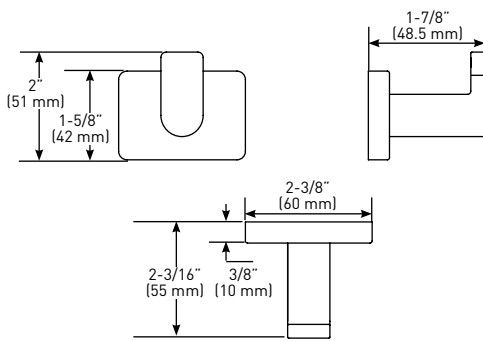

FEATURES

- › INCLUDES MOUNTING PLATES: 2" x 1-3/16" [50 mm x 30 mm]; NYLON ANCHORS AND STEEL PHILLIPS HEAD SCREWS: #8 x 1-1/4" [32 mm]
- › ZINC CONSTRUCTION (POSTS)

MEASUREMENTS SUBJECT TO A 3% VARIANCE

MEASUREMENTS ARE FOR REFERENCE ONLY. TAYMOR RESERVES THE RIGHT TO CHANGE THE PRODUCT SPECS WITHOUT NOTICE. FOR PRODUCT WARRANTY, PLEASE VISIT TAYMOR WEBSITE FOR DETAILS

MATERIAL	RETAIL PACK		BUILDER PACK		
	POLISHED CHROME 26	CASE QTY.	POLISHED CHROME 26	CASE QTY.	
HAND TOWEL BAR	ZINC/STAINLESS STEEL	02-D32110	4	04-32110	10
18" TOWEL BAR	ZINC/STAINLESS STEEL	02-D32118	4	04-32118	10
24" TOWEL BAR	ZINC/STAINLESS STEEL	02-D32124	4	04-32124	10
30" TOWEL BAR	ZINC/STAINLESS STEEL			04-32130	10
SINGLE ROBE HOOK	ZINC	02-D32101	4	04-32101	10
PAPER HOLDER	ZINC/STAINLESS STEEL	02-D32148	4	04-32148	10