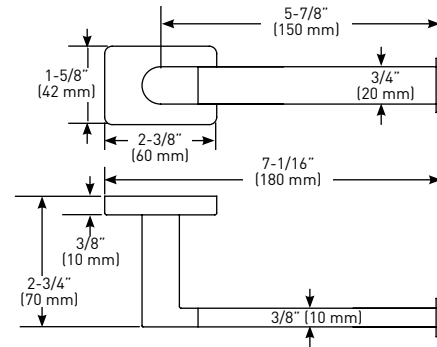

FEATURES

- › INCLUDES MOUNTING PLATES: 2" x 1-3/16" [50 mm x 30 mm]; NYLON ANCHORS AND STEEL PHILLIPS HEAD SCREWS: #8 x 1-1/4" [32 mm]
- › ZINC CONSTRUCTION (POSTS)

MEASUREMENTS SUBJECT TO A 3% VARIANCE

MEASUREMENTS ARE FOR REFERENCE ONLY. TAYMOR RESERVES THE RIGHT TO CHANGE THE PRODUCT SPECS WITHOUT NOTICE. FOR PRODUCT WARRANTY, PLEASE VISIT TAYMOR WEBSITE FOR DETAILS

MATERIAL	RETAIL PACK		BUILDER PACK		
	POLISHED CHROME 26	CASE QTY.	POLISHED CHROME 26	CASE QTY.	
HAND TOWEL BAR	ZINC/STAINLESS STEEL	02-D32110	4	04-32110	10
18" TOWEL BAR	ZINC/STAINLESS STEEL	02-D32118	4	04-32118	10
24" TOWEL BAR	ZINC/STAINLESS STEEL	02-D32124	4	04-32124	10
30" TOWEL BAR	ZINC/STAINLESS STEEL			04-32130	10
SINGLE ROBE HOOK	ZINC	02-D32101	4	04-32101	10
PAPER HOLDER	ZINC/STAINLESS STEEL	02-D32148	4	04-32148	10