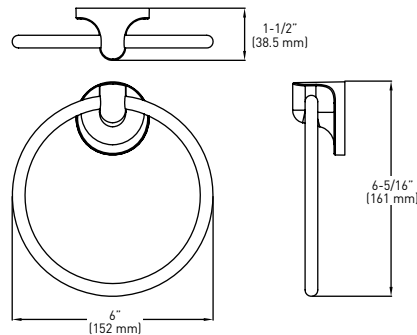

TOWEL BAR

PAPER HOLDER

TOWEL RING

SINGLE ROBE HOOK

DOUBLE ROBE HOOK

FEATURES

- INCLUDES SOLID ZINC DIE CAST MOUNTING PLATES: 1-13/16" x 1-3/16" [46 mm x 30 mm]; NYLON ANCHORS AND STEEL PHILLIPS HEAD SCREWS: #8 x 1-1/4" [32 mm]
- ZINC DIE-CAST CONSTRUCTION (POSTS)

LIMITED LIFETIME WARRANTY

TOWEL BAR

DOUBLE ROBE HOOK

PAPER HOLDER

TOWEL RING

SINGLE ROBE HOOK AVAILABLE IN 4 PIECE BATH SET

MEASUREMENTS SUBJECT TO A 3% VARIANCE

MEASUREMENTS ARE FOR REFERENCE ONLY. TAYMOR RESERVES THE RIGHT TO CHANGE THE PRODUCT SPECS WITHOUT NOTICE. FOR PRODUCT WARRANTY, PLEASE VISIT TAYMOR WEBSITE FOR DETAILS

RETAIL PACK	SATIN NICKEL 15	POLISHED CHROME 26	MATERIAL	CASE QTY.
18" TOWEL BAR	02-D8418SN	02-D8418	ZINC & ALUMINUM	4
24" TOWEL BAR	02-D8424SN	02-D8424	ZINC & ALUMINUM	4
30" TOWEL BAR	02-D8430SN	02-D8430	ZINC & ALUMINUM	4
DOUBLE ROBE HOOK	02-D8402SN	02-D8402	ZINC	4
PAPER HOLDER	02-D8408SN	02-D8408	ZINC & PLASTIC	4
TOWEL RING	02-D8404SN	02-D8404	ZINC & ALUMINUM	4
4 PIECE BATH SET 24" TOWEL BAR, SINGLE ROBE HOOK, PAPER HOLDER, TOWEL RING	02-D8450SN	02-D8450		3
BUILDER PACK				
18" TOWEL BAR	04-SN8418	04-8418	ZINC & ALUMINUM	10
24" TOWEL BAR	04-SN8424	04-8424	ZINC & ALUMINUM	10
30" TOWEL BAR	04-SN8430	04-8424	ZINC & ALUMINUM	10
DOUBLE ROBE HOOK	04-SN8402	04-8402	ZINC	10
PAPER HOLDER	04-SN8408	04-8408	ZINC & PLASTIC	10
TOWEL RING	04-SN8404	04-8404	ZINC & ALUMINUM	10
4 PIECE BATH SET 24" TOWEL BAR, SINGLE ROBE HOOK, PAPER HOLDER, TOWEL RING	01-NC8450SN	01-NC8450		10