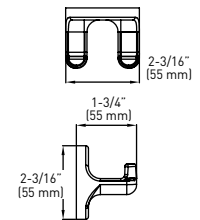

TOWEL BAR

PAPER HOLDER

TOWEL RING

SINGLE ROBE HOOK

DOUBLE ROBE HOOK

FEATURES

- INCLUDES SOLID ZINC DIE CAST MOUNTING PLATES: 1-13/16" x 1-3/16" [46 mm x 30 mm]; NYLON ANCHORS AND STEEL PHILLIPS HEAD SCREWS: #8 x 1-1/4" [32 mm]
- ZINC DIE-CAST CONSTRUCTION (POSTS)

LIMITED LIFETIME WARRANTY

TOWEL BAR

DOUBLE ROBE HOOK

PAPER HOLDER

TOWEL RING

SINGLE ROBE HOOK AVAILABLE IN 4 PIECE BATH SET

MEASUREMENTS SUBJECT TO A 3% VARIANCE

MEASUREMENTS ARE FOR REFERENCE ONLY. TAYMOR RESERVES THE RIGHT TO CHANGE THE PRODUCT SPECS WITHOUT NOTICE. FOR PRODUCT WARRANTY, PLEASE VISIT TAYMOR WEBSITE FOR DETAILS

RETAIL PACK	SATIN NICKEL 15	POLISHED CHROME 26	MATERIAL	CASE QTY.
18" TOWEL BAR	02-D8418SN	02-D8418	ZINC & ALUMINUM	4
24" TOWEL BAR	02-D8424SN	02-D8424	ZINC & ALUMINUM	4
30" TOWEL BAR	02-D8430SN	02-D8430	ZINC & ALUMINUM	4
DOUBLE ROBE HOOK	02-D8402SN	02-D8402	ZINC	4
PAPER HOLDER	02-D8408SN	02-D8408	ZINC & PLASTIC	4
TOWEL RING	02-D8404SN	02-D8404	ZINC & ALUMINUM	4
4 PIECE BATH SET 24" TOWEL BAR, SINGLE ROBE HOOK, PAPER HOLDER, TOWEL RING	02-D8450SN	02-D8450		3
BUILDER PACK				
18" TOWEL BAR	04-SN8418	04-8418	ZINC & ALUMINUM	10
24" TOWEL BAR	04-SN8424	04-8424	ZINC & ALUMINUM	10
30" TOWEL BAR	04-SN8430	04-8424	ZINC & ALUMINUM	10
DOUBLE ROBE HOOK	04-SN8402	04-8402	ZINC	10
PAPER HOLDER	04-SN8408	04-8408	ZINC & PLASTIC	10
TOWEL RING	04-SN8404	04-8404	ZINC & ALUMINUM	10
4 PIECE BATH SET 24" TOWEL BAR, SINGLE ROBE HOOK, PAPER HOLDER, TOWEL RING	01-NC8450SN	01-NC8450		10