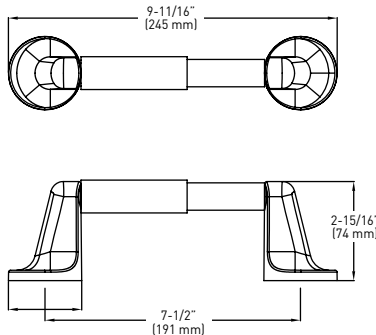

TOWEL BAR

PAPER HOLDER

TOWEL RING

SINGLE ROBE HOOK

DOUBLE ROBE HOOK

FEATURES

- INCLUDES SOLID ZINC DIE CAST MOUNTING PLATES: 1-13/16" x 1-3/16" [46 mm x 30 mm]; NYLON ANCHORS AND STEEL PHILLIPS HEAD SCREWS: #8 x 1-1/4" [32 mm]
- ZINC DIE-CAST CONSTRUCTION (POSTS)

LIMITED LIFETIME WARRANTY

TOWEL BAR

DOUBLE ROBE HOOK

PAPER HOLDER

TOWEL RING

SINGLE ROBE HOOK AVAILABLE IN 4 PIECE BATH SET

MEASUREMENTS SUBJECT TO A 3% VARIANCE

MEASUREMENTS ARE FOR REFERENCE ONLY. TAYMOR RESERVES THE RIGHT TO CHANGE THE PRODUCT SPECS WITHOUT NOTICE. FOR PRODUCT WARRANTY, PLEASE VISIT TAYMOR WEBSITE FOR DETAILS

RETAIL PACK	SATIN NICKEL 15	POLISHED CHROME 26	MATERIAL	CASE QTY.
18" TOWEL BAR	02-D8418SN	02-D8418	ZINC & ALUMINUM	4
24" TOWEL BAR	02-D8424SN	02-D8424	ZINC & ALUMINUM	4
30" TOWEL BAR	02-D8430SN	02-D8430	ZINC & ALUMINUM	4
DOUBLE ROBE HOOK	02-D8402SN	02-D8402	ZINC	4
PAPER HOLDER	02-D8408SN	02-D8408	ZINC & PLASTIC	4
TOWEL RING	02-D8404SN	02-D8404	ZINC & ALUMINUM	4
4 PIECE BATH SET 24" TOWEL BAR, SINGLE ROBE HOOK, PAPER HOLDER, TOWEL RING	02-D8450SN	02-D8450		3
BUILDER PACK				
18" TOWEL BAR	04-SN8418	04-8418	ZINC & ALUMINUM	10
24" TOWEL BAR	04-SN8424	04-8424	ZINC & ALUMINUM	10
30" TOWEL BAR	04-SN8430	04-8424	ZINC & ALUMINUM	10
DOUBLE ROBE HOOK	04-SN8402	04-8402	ZINC	10
PAPER HOLDER	04-SN8408	04-8408	ZINC & PLASTIC	10
TOWEL RING	04-SN8404	04-8404	ZINC & ALUMINUM	10
4 PIECE BATH SET 24" TOWEL BAR, SINGLE ROBE HOOK, PAPER HOLDER, TOWEL RING	01-NC8450SN	01-NC8450		10