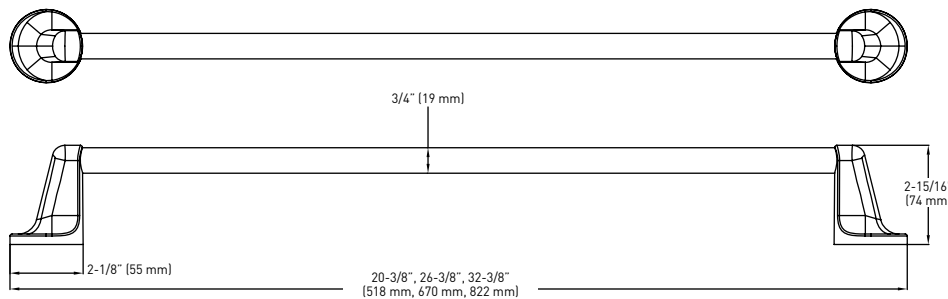

TOWEL BAR

PAPER HOLDER

TOWEL RING

SINGLE ROBE HOOK

DOUBLE ROBE HOOK

FEATURES

- INCLUDES SOLID ZINC DIE CAST MOUNTING PLATES: 1-13/16" x 1-3/16" [46 mm x 30 mm]; NYLON ANCHORS AND STEEL PHILLIPS HEAD SCREWS: #8 x 1-1/4" [32 mm]
- ZINC DIE-CAST CONSTRUCTION (POSTS)

LIMITED LIFETIME WARRANTY

TOWEL BAR

DOUBLE ROBE HOOK

PAPER HOLDER

TOWEL RING

SINGLE ROBE HOOK AVAILABLE IN 4 PIECE BATH SET

MEASUREMENTS SUBJECT TO A 3% VARIANCE

MEASUREMENTS ARE FOR REFERENCE ONLY. TAYMOR RESERVES THE RIGHT TO CHANGE THE PRODUCT SPECS WITHOUT NOTICE. FOR PRODUCT WARRANTY, PLEASE VISIT TAYMOR WEBSITE FOR DETAILS

RETAIL PACK	SATIN NICKEL 15	POLISHED CHROME 26	MATERIAL	CASE QTY.
18" TOWEL BAR	02-D8418SN	02-D8418	ZINC & ALUMINUM	4
24" TOWEL BAR	02-D8424SN	02-D8424	ZINC & ALUMINUM	4
30" TOWEL BAR	02-D8430SN	02-D8430	ZINC & ALUMINUM	4
DOUBLE ROBE HOOK	02-D8402SN	02-D8402	ZINC	4
PAPER HOLDER	02-D8408SN	02-D8408	ZINC & PLASTIC	4
TOWEL RING	02-D8404SN	02-D8404	ZINC & ALUMINUM	4
4 PIECE BATH SET 24" TOWEL BAR, SINGLE ROBE HOOK, PAPER HOLDER, TOWEL RING	02-D8450SN	02-D8450		3
BUILDER PACK				
18" TOWEL BAR	04-SN8418	04-8418	ZINC & ALUMINUM	10
24" TOWEL BAR	04-SN8424	04-8424	ZINC & ALUMINUM	10
30" TOWEL BAR	04-SN8430	04-8424	ZINC & ALUMINUM	10
DOUBLE ROBE HOOK	04-SN8402	04-8402	ZINC	10
PAPER HOLDER	04-SN8408	04-8408	ZINC & PLASTIC	10
TOWEL RING	04-SN8404	04-8404	ZINC & ALUMINUM	10
4 PIECE BATH SET 24" TOWEL BAR, SINGLE ROBE HOOK, PAPER HOLDER, TOWEL RING	01-NC8450SN	01-NC8450		10