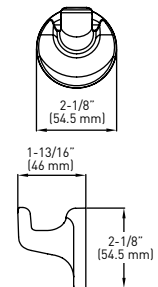

TOWEL BAR

PAPER HOLDER

TOWEL RING

SINGLE ROBE HOOK

DOUBLE ROBE HOOK

FEATURES

- INCLUDES SOLID ZINC DIE CAST MOUNTING PLATES: 1-13/16" x 1-3/16" [46 mm x 30 mm]; NYLON ANCHORS AND STEEL PHILLIPS HEAD SCREWS: #8 x 1-1/4" [32 mm]
- ZINC DIE-CAST CONSTRUCTION (POSTS)

LIMITED LIFETIME WARRANTY

TOWEL BAR

DOUBLE ROBE HOOK

PAPER HOLDER

TOWEL RING

SINGLE ROBE HOOK AVAILABLE IN 4 PIECE BATH SET

MEASUREMENTS SUBJECT TO A 3% VARIANCE

MEASUREMENTS ARE FOR REFERENCE ONLY. TAYMOR RESERVES THE RIGHT TO CHANGE THE PRODUCT SPECS WITHOUT NOTICE. FOR PRODUCT WARRANTY, PLEASE VISIT TAYMOR WEBSITE FOR DETAILS

RETAIL PACK	SATIN NICKEL 15	POLISHED CHROME 26	MATERIAL	CASE QTY.
18" TOWEL BAR	02-D8418SN	02-D8418	ZINC & ALUMINUM	4
24" TOWEL BAR	02-D8424SN	02-D8424	ZINC & ALUMINUM	4
30" TOWEL BAR	02-D8430SN	02-D8430	ZINC & ALUMINUM	4
DOUBLE ROBE HOOK	02-D8402SN	02-D8402	ZINC	4
PAPER HOLDER	02-D8408SN	02-D8408	ZINC & PLASTIC	4
TOWEL RING	02-D8404SN	02-D8404	ZINC & ALUMINUM	4
4 PIECE BATH SET 24" TOWEL BAR, SINGLE ROBE HOOK, PAPER HOLDER, TOWEL RING	02-D8450SN	02-D8450		3
BUILDER PACK				
18" TOWEL BAR	04-SN8418	04-8418	ZINC & ALUMINUM	10
24" TOWEL BAR	04-SN8424	04-8424	ZINC & ALUMINUM	10
30" TOWEL BAR	04-SN8430	04-8424	ZINC & ALUMINUM	10
DOUBLE ROBE HOOK	04-SN8402	04-8402	ZINC	10
PAPER HOLDER	04-SN8408	04-8408	ZINC & PLASTIC	10
TOWEL RING	04-SN8404	04-8404	ZINC & ALUMINUM	10
4 PIECE BATH SET 24" TOWEL BAR, SINGLE ROBE HOOK, PAPER HOLDER, TOWEL RING	01-NC8450SN	01-NC8450		10