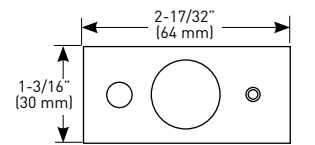

EXTERIOR BRACKET

BUILDER PACK	AGED BRONZE 10B+	SATIN NICKEL 15	MATTE BLACK 19	POLISHED CHROME 26	SATIN CHROME 26D	CASE QTY
Privacy	30-SQR0024BRN	30-SQR0024SN	30-SQR0024BLK	30-SQR0024PC	30-SQR0024SC	10
Passage	30-SQR0034BRN	30-SQR0034SN	30-SQR0034BLK	30-SQR0034PC	30-SQR0034SC	10
Dummy/Inside trim	30-SQR0044BRN	30-SQR0044SN	30-SQR0044BLK	30-SQR0044PC	30-SQR0044SC	10

MEASUREMENTS SUBJECT TO A 3% VARIANCE

MEASUREMENTS ARE FOR REFERENCE ONLY. TAYMOR RESERVES THE RIGHT TO CHANGE THE PRODUCT SPECS WITHOUT NOTICE. FOR PRODUCT WARRANTY, PLEASE VISIT TAYMOR WEBSITE FOR DETAILS