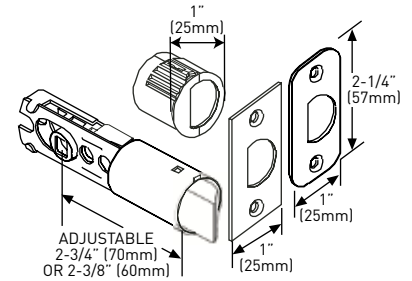

6-IN-1 PRIVACY/PASSAGE LATCH