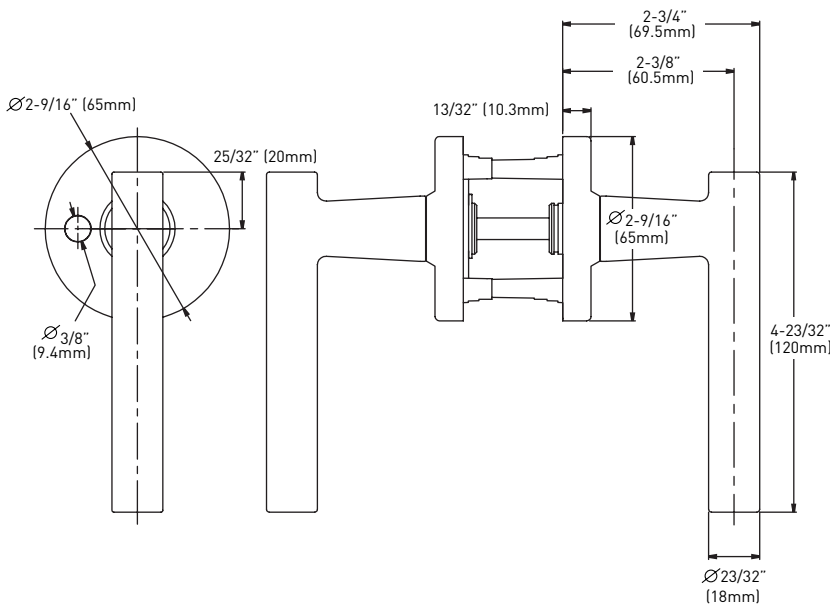

6-IN-1 PRIVACY/PASSAGE LATCH