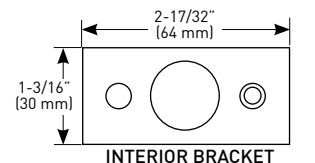

INTERIOR BRACKET