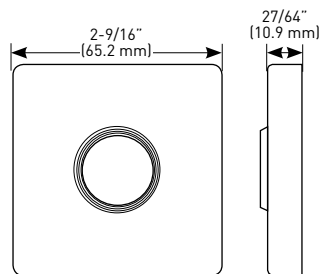

INTERIOR BRACKET