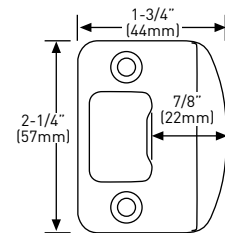

FULL LIP RADIUS STRIKE

BUILDER PACK	SATIN NICKEL 15	MATTE BLACK 19	POLISHED CHROME 26	SATIN CHROME 26D	CASE QTY
Privacy	30-D006224SN	30-D006224BLK	30-D006224PC	30-D006224SC	20
Passage	30-D006234SN	30-D006234BLK	30-D006234PC	30-D006234SC	20
Inside trim	30-HL0062SN	30-HL0062BLK	30-HL0062PC	30-HL0062SC	20
Dummy	30-624SN	30-624BLK	30-624PC	30-624SC	20

RETAIL PACK	SATIN NICKEL 15	MATTE BLACK 19	POLISHED CHROME 26	SATIN CHROME 26D	CASE QTY
Privacy	31-FV006224SN	-	31-FV006224PC	31-FV006224SC	4
Passage	31-FV006234SN	-	31-FV006234PC	31-FV006234SC	4