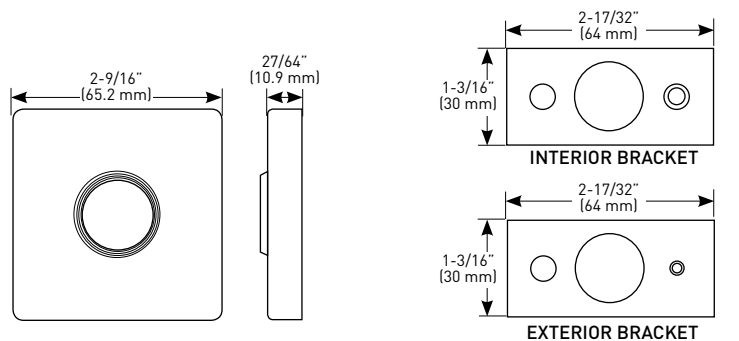

SQUARE ROSE KIT OPTION

SQUARE CONTEMPORARY ROSE KIT

BUILDER PACK	AGED BRONZE 10B+	SATIN NICKEL 15	MATTE BLACK 19	POLISHED CHROME 26	SATIN CHROME 26D	CASE QTY
Privacy	30-SQR0024BRN	30-SQR0024SN	30-SQR0024BLK	30-SQR0024PC	30-SQR0024SC	10
Passage	30-SQR0034BRN	30-SQR0034SN	30-SQR0034BLK	30-SQR0034PC	30-SQR0024SC	10
Dummy/Inside trim	30-SQR0044BRN	30-SQR0044SN	30-SQR0044BLK	30-SQR0044PC	30-SQR0024SC	10

MEASUREMENTS SUBJECT TO A 3% VARIANCE

MEASUREMENTS ARE FOR REFERENCE ONLY. TAYMOR RESERVES THE RIGHT TO CHANGE THE PRODUCT SPECS WITHOUT NOTICE. FOR PRODUCT WARRANTY, PLEASE VISIT TAYMOR WEBSITE FOR DETAILS