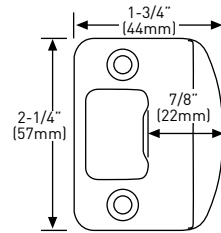

45° 6-IN-1 DRIVE-IN/SQUARE MORTISE/RADIUS MORTISE

6-IN-1 PRIVACY/PASSAGE LATCH

FULL LIP RADIUS STRIKE

BUILDER PACK	SATIN NICKEL 15	POLISHED CHROME 26	SATIN CHROME 26D	CASE QTY
Privacy	30-D004924SN	30-D004924PC	30-D004924SC	20
Passage	30-D004934SN	30-D004934PC	30-D004934SC	20
Inside trim	30-HL0049SN	30-HL0049PC	30-HL0049SC	20
Dummy	30-494SN	30-494PC	30-494SC	20
RETAIL PACK				
Privacy	31-FV004924SN	-	-	4
Passage	31-FV004934SN	-	-	4