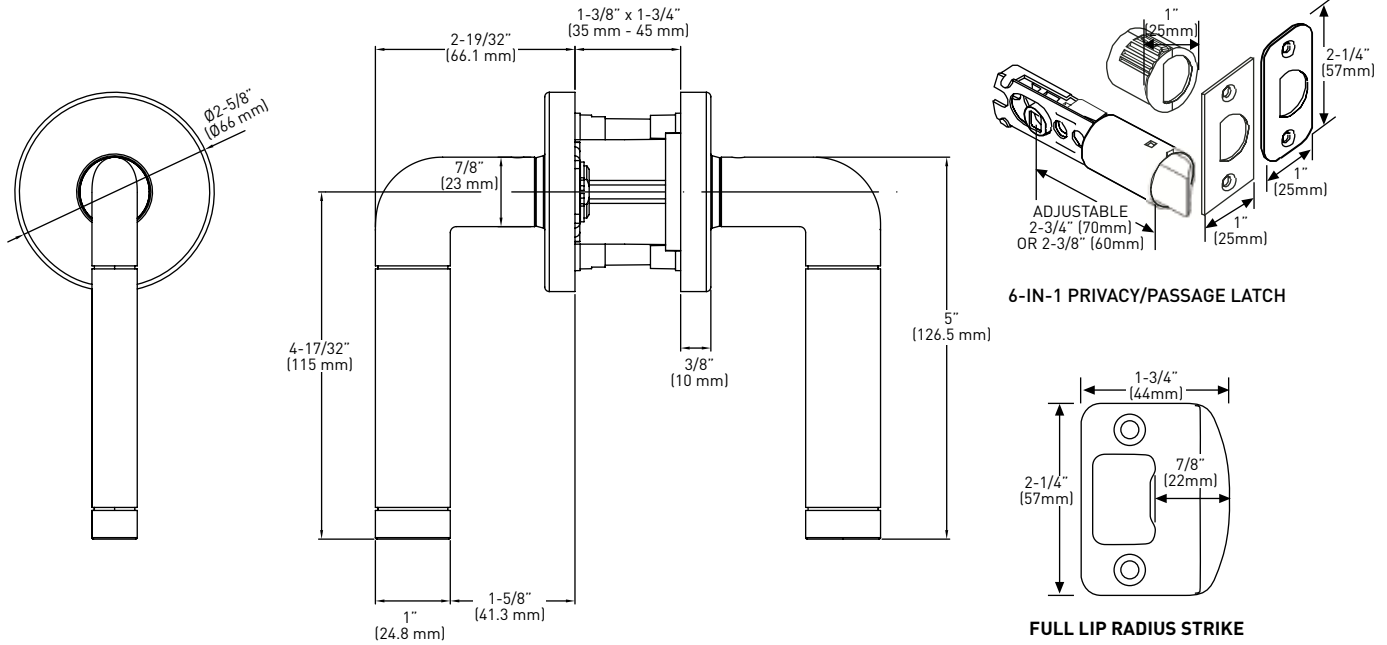

GRADE 3

ANSI GRADE 3

LIMITED LIFETIME MECHANICAL & FINISH WARRANTY

SQUARE ROSE KIT OPTION

2-1/4" OPTIONAL EXTENSION KIT

20 MINUTE OPTIONAL FIRE RATING

REVERSIBLE

MEETS ADA STANDARDS

45° 6-IN-1 DRIVE-IN/SQUARE MORTISE/RADIUS MORTISE

6-IN-1 PRIVACY/PASSAGE LATCH

FULL LIP RADIUS STRIKE

BUILDER PACK	SATIN NICKEL 15	POLISHED CHROME 26	SATIN CHROME 26D	CASE QTY
Privacy	30-D004924SN	30-D004924PC	30-D004924SC	20
Passage	30-D004934SN	30-D004934PC	30-D004934SC	20
Inside trim	30-HL0049SN	30-HL0049PC	30-HL0049SC	20
Dummy	30-494SN	30-494PC	30-494SC	20
RETAIL PACK				
Privacy	31-FV004924SN	-	-	4
Passage	31-FV004934SN	-	-	4

SQUARE ROSE KIT OPTION

SQUARE CONTEMPORARY ROSE KIT

BUILDER PACK	AGED BRONZE 10B+	SATIN NICKEL 15	MATTE BLACK 19	POLISHED CHROME 26	SATIN CHROME 26D	CASE QTY
Privacy	30-SQR0024BRN	30-SQR0024SN	30-SQR0024BLK	30-SQR0024PC	30-SQR0024SC	10
Passage	30-SQR0034BRN	30-SQR0034SN	30-SQR0034BLK	30-SQR0034PC	30-SQR0024SC	10
Dummy/Inside trim	30-SQR0044BRN	30-SQR0044SN	30-SQR0044BLK	30-SQR0044PC	30-SQR0024SC	10