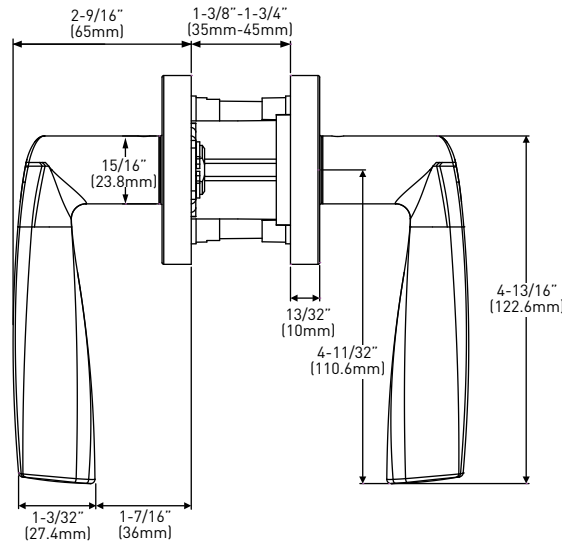

6-IN-1 PRIVACY/PASSAGE LATCH