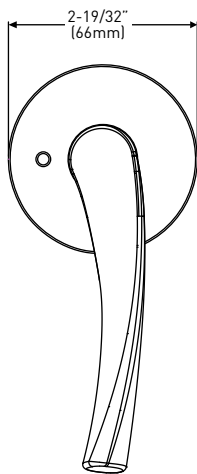

## SPECIFICATIONS

- UNIVERSAL 6-IN-1 LATCH: DRIVE IN, SQUARE MORTISE AND RADIUS CORNER WITH ADJUSTABLE BACKSET: 2-3/8" (60 mm) – 2-3/4" (70 mm)
- STANDARD BORE HOLES: 2-1/8" (54 mm)
- FITS STANDARD DOOR THICKNESS: 1-3/8" (35 mm) – 1-3/4" (45 mm)
- FULL LIP RADIUS CORNER STRIKE WITH ADJUSTABLE TAB STANDARD: 1-3/4" x 2-1/4" (45 mm x 57 mm)

GRADE  
**3**  
ANSI GRADE 3

LIMITED LIFETIME MECHANICAL & FINISH WARRANTY

6-IN-1 PRIVACY/PASSAGE LATCH

FULL LIP RADIUS STRIKE

| BUILDER PACK   | AGED BRONZE 10B+ | SATIN NICKEL 15 | POLISHED CHROME 26 | SATIN CHROME 26D | CASE QTY |
|----------------|------------------|-----------------|--------------------|------------------|----------|
| Privacy        | 30-D006324BRN    | 30-D006324SN    | 30-D006324PC       | 30-D006324SC     | 20       |
| Passage        | 30-D006334BRN    | 30-D006334SN    | 30-D006334PC       | 30-D006334SC     | 20       |
| Inside trim RH | 30-HL0063BRNR    | 30-HL0063SNR    | 30-HL0063PCR       | 30-HL0063SCR     | 20       |
| Inside trim LH | 30-HL0063BRNL    | 30-HL0063SNL    | 30-HL0063PCL       | 30-HL0063SCL     | 20       |
| Dummy RH       | 30-634BRNR       | 30-634SNR       | 30-634PCR          | 30-634SCR        | 20       |
| Dummy LH       | 30-634BRNL       | 30-634SNL       | 30-634PCL          | 30-634SCL        | 20       |
| RETAIL PACK    |                  |                 |                    |                  |          |
| Privacy        | 31-FV006324BRN   | 31-FV006324SN   | -                  | 31-FV006324SC    | 4        |
| Passage        | 31-FV006334BRN   | 31-FV006334SN   | -                  | 31-FV006334SC    | 4        |