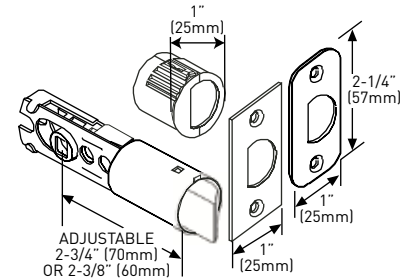

## SPECIFICATIONS

- UNIVERSAL 6-IN-1 LATCH: DRIVE IN, SQUARE MORTISE AND RADIUS CORNER WITH ADJUSTABLE BACKSET: 2-3/8" (60 mm) – 2-3/4" (70 mm)
- STANDARD BORE HOLES: 2-1/8" (54 mm)
- FITS STANDARD DOOR THICKNESS: 1-3/8" (35 mm) – 1-3/4" (45 mm)
- FULL LIP RADIUS CORNER STRIKE WITH ADJUSTABLE TAB STANDARD: 1-3/4" x 2-1/4" (45 mm x 57 mm)

GRADE  
**3**  
ANSI GRADE 3

LIMITED LIFETIME MECHANICAL & FINISH WARRANTY

6-IN-1 PRIVACY/PASSAGE LATCH

FULL LIP RADIUS STRIKE

| BUILDER PACK   | AGED BRONZE 10B+ | SATIN NICKEL 15 | POLISHED CHROME 26 | SATIN CHROME 26D | CASE QTY |
|----------------|------------------|-----------------|--------------------|------------------|----------|
| Privacy        | 30-D006324BRN    | 30-D006324SN    | 30-D006324PC       | 30-D006324SC     | 20       |
| Passage        | 30-D006334BRN    | 30-D006334SN    | 30-D006334PC       | 30-D006334SC     | 20       |
| Inside trim RH | 30-HL0063BRNR    | 30-HL0063SNR    | 30-HL0063PCR       | 30-HL0063SCR     | 20       |
| Inside trim LH | 30-HL0063BRNL    | 30-HL0063SNL    | 30-HL0063PCL       | 30-HL0063SCL     | 20       |
| Dummy RH       | 30-634BRNR       | 30-634SNR       | 30-634PCR          | 30-634SCR        | 20       |
| Dummy LH       | 30-634BRNL       | 30-634SNL       | 30-634PCL          | 30-634SCL        | 20       |
| RETAIL PACK    |                  |                 |                    |                  |          |
| Privacy        | 31-FV006324BRN   | 31-FV006324SN   | -                  | 31-FV006324SC    | 4        |
| Passage        | 31-FV006334BRN   | 31-FV006334SN   | -                  | 31-FV006334SC    | 4        |