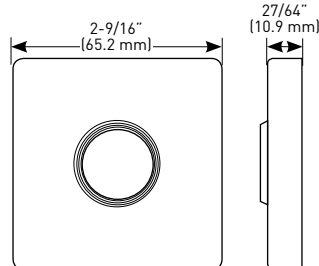

BUILDER PACK	AGED BRONZE 10B+	SATIN NICKEL 15	MATTE BLACK 19	POLISHED CHROME 26	SATIN CHROME 26D	CASE QTY
Privacy	30-SQR0024BRN	30-SQR0024SN	30-SQR0024BLK	30-SQR0024PC	30-SQR0024SC	10
Passage	30-SQR0034BRN	30-SQR0034SN	30-SQR0034BLK	30-SQR0034PC	30-SQR0024SC	10
Dummy/Inside trim	30-SQR0044BRN	30-SQR0044SN	30-SQR0044BLK	30-SQR0044PC	30-SQR0024SC	10

MEASUREMENTS SUBJECT TO A 3% VARIANCE

MEASUREMENTS ARE FOR REFERENCE ONLY. TAYMOR RESERVES THE RIGHT TO CHANGE THE PRODUCT SPECS WITHOUT NOTICE. FOR PRODUCT WARRANTY, PLEASE VISIT TAYMOR WEBSITE FOR DETAILS