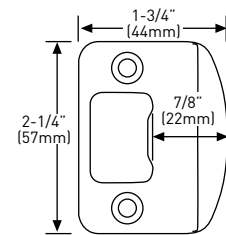

FULL LIP RADIUS STRIKE

BUILDER PACK	AGED BRONZE 10B+	SATIN NICKEL 15	POLISHED CHROME 26	SATIN CHROME 26D	CASE QTY
Privacy	30-D006324BRN	30-D006324SN	30-D006324PC	30-D006324SC	20
Passage	30-D006334BRN	30-D006334SN	30-D006334PC	30-D006334SC	20
Inside trim RH	30-HL0063BRNR	30-HL0063SNR	30-HL0063PCR	30-HL0063SCR	20
Inside trim LH	30-HL0063BRNL	30-HL0063SNL	30-HL0063PCL	30-HL0063SCL	20
Dummy RH	30-634BRNR	30-634SNR	30-634PCR	30-634SCR	20
Dummy LH	30-634BRNL	30-634SNL	30-634PCL	30-634SCL	20
RETAIL PACK					
Privacy	31-FV006324BRN	31-FV006324SN	-	31-FV006324SC	4
Passage	31-FV006334BRN	31-FV006334SN	-	31-FV006334SC	4