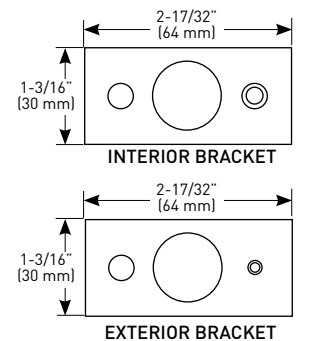

SQUARE ROSE KIT OPTION

SQUARE CONTEMPORARY ROSE KIT

BUILDER PACK	AGED BRONZE 10B+	SATIN NICKEL 15	MATTE BLACK 19	POLISHED CHROME 26	SATIN CHROME 26D	CASE QTY
Privacy	30-SQR0024BRN	30-SQR0024SN	30-SQR0024BLK	30-SQR0024PC	30-SQR0024SC	10
Passage	30-SQR0034BRN	30-SQR0034SN	30-SQR0034BLK	30-SQR0034PC	30-SQR0024SC	10
Dummy/Inside trim	30-SQR0044BRN	30-SQR0044SN	30-SQR0044BLK	30-SQR0044PC	30-SQR0024SC	10

MEASUREMENTS SUBJECT TO A 3% VARIANCE

MEASUREMENTS ARE FOR REFERENCE ONLY. TAYMOR RESERVES THE RIGHT TO CHANGE THE PRODUCT SPECS WITHOUT NOTICE. FOR PRODUCT WARRANTY, PLEASE VISIT TAYMOR WEBSITE FOR DETAILS