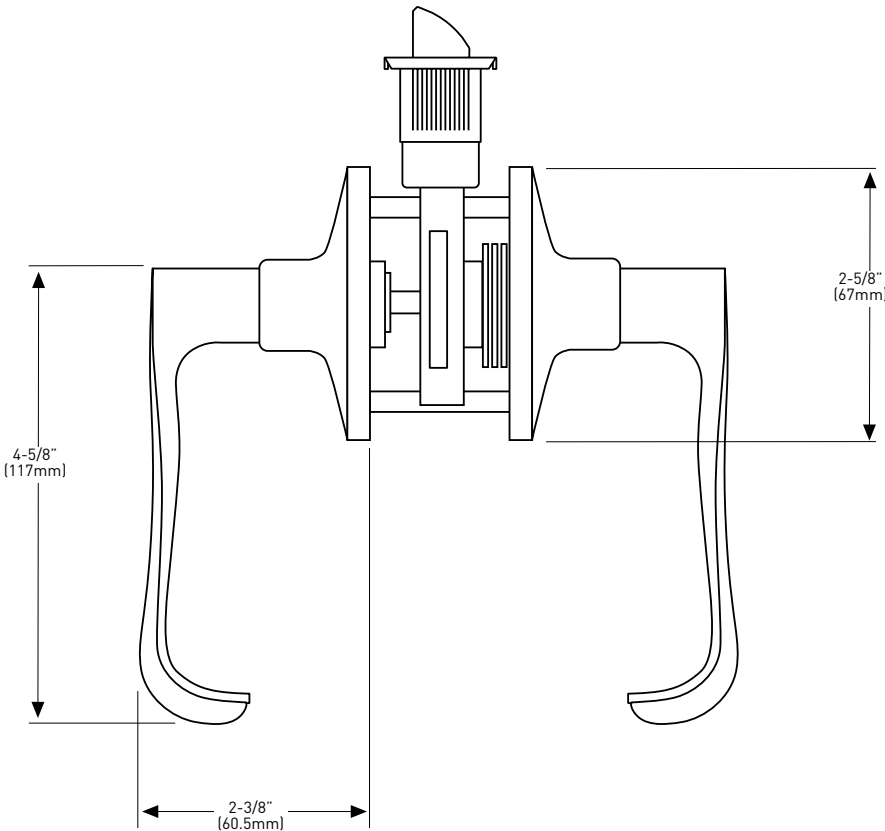

SPECIFICATIONS

- PUSH BUTTON AUTO-RELEASE ON PRIVACY AND KEYED ENTRY FUNCTION
- UNIVERSAL 6-IN-1 LATCH OFFERS A GUARANTEED FIT
- INCLUDES ANTI-PRY COLLAR FOR REINFORCED SECURITY
- 45° LATCH RETRACTION
- PREMIUM ALL METAL CONSTRUCTION
- INCLUDES 1-3/4" X 2-1/4" FULL LIP RADIUS CORNER "D" STRIKE STANDARD
- FITS STANDARD DOORS

MEETS ADA
STANDARDS

MEASUREMENTS SUBJECT TO A 3% VARIANCE

MEASUREMENTS ARE FOR REFERENCE ONLY. TAYMOR RESERVES THE RIGHT TO CHANGE THE PRODUCT SPECS WITHOUT NOTICE. FOR PRODUCT WARRANTY, PLEASE VISIT TAYMOR WEBSITE FOR DETAILS