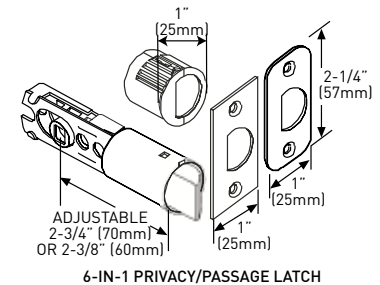

MEASUREMENTS SUBJECT TO A 3% VARIANCE

MEASUREMENTS ARE FOR REFERENCE ONLY. TAYMOR RESERVES THE RIGHT TO CHANGE THE PRODUCT SPECS WITHOUT NOTICE. FOR PRODUCT WARRANTY, PLEASE VISIT TAYMOR WEBSITE FOR DETAILS

PROVENCE	ENTRY - KD	PRIVACY	PASSAGE	INSIDE TRIM	DUMMY
BUILDER PACK					
AGED BRONZE 10B+	—	—	—	33-HL99	33-991
SATIN NICKEL 15	—	33-D9624AR	33-D9634	33-HL96	33-961
ANTIQUE NICKEL 17A	—	33-D9824AR	33-D9834	33-HL98	33-981
MATTE BLACK 19	—	33-D9524BLKAR	33-D9534BLK	33-HL95BLK	33-951BLK
CASE QTY. 20					
RETAIL PACK					
AGED BRONZE 10B+	34-FV9964AR	34-FV9924AR	34-FV9934	—	—
SATIN NICKEL 15	34-FV9664AR	34-FV9624AR	34-FV9634	—	—
ANTIQUE NICKEL 17A	34-FV9864AR	34-FV9824AR	34-FV9834	—	—
MATTE BLACK 19	34-FV9564BLKAR	34-FV9524BLKAR	34-FV9534BLK	—	—
CASE QTY. 4