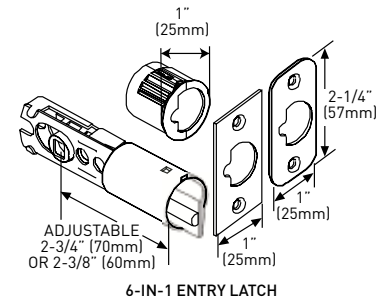

MEASUREMENTS SUBJECT TO A 3% VARIANCE

MEASUREMENTS ARE FOR REFERENCE ONLY. TAYMOR RESERVES THE RIGHT TO CHANGE THE PRODUCT SPECS WITHOUT NOTICE. FOR PRODUCT WARRANTY, PLEASE VISIT TAYMOR WEBSITE FOR DETAILS

PROVENCE	ENTRY - KD	PRIVACY	PASSAGE	INSIDE TRIM	DUMMY
BUILDER PACK					
AGED BRONZE 10B+	—	—	—	33-HL99	33-991
SATIN NICKEL 15	—	33-D9624AR	33-D9634	33-HL96	33-961
ANTIQUE NICKEL 17A	—	33-D9824AR	33-D9834	33-HL98	33-981
MATTE BLACK 19	—	33-D9524BLKAR	33-D9534BLK	33-HL95BLK	33-951BLK
CASE QTY. 20					
RETAIL PACK					
AGED BRONZE 10B+	34-FV9964AR	34-FV9924AR	34-FV9934	—	—
SATIN NICKEL 15	34-FV9664AR	34-FV9624AR	34-FV9634	—	—
ANTIQUE NICKEL 17A	34-FV9864AR	34-FV9824AR	34-FV9834	—	—
MATTE BLACK 19	34-FV9564BLKAR	34-FV9524BLKAR	34-FV9534BLK	—	—
CASE QTY. 4