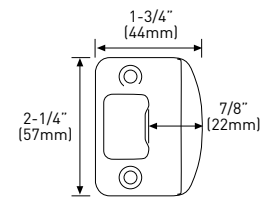

MEASUREMENTS SUBJECT TO A 3% VARIANCE

MEASUREMENTS ARE FOR REFERENCE ONLY. TAYMOR RESERVES THE RIGHT TO CHANGE THE PRODUCT SPECS WITHOUT NOTICE. FOR PRODUCT WARRANTY, PLEASE VISIT TAYMOR WEBSITE FOR DETAILS

PROVENCE	ENTRY - KD	PRIVACY	PASSAGE	INSIDE TRIM	DUMMY
BUILDER PACK					
AGED BRONZE 10B+	—	—	—	33-HL99	33-991
SATIN NICKEL 15	—	33-D9624AR	33-D9634	33-HL96	33-961
ANTIQUE NICKEL 17A	—	33-D9824AR	33-D9834	33-HL98	33-981
MATTE BLACK 19	—	33-D9524BLKAR	33-D9534BLK	33-HL95BLK	33-951BLK
CASE QTY. 20					
RETAIL PACK					
AGED BRONZE 10B+	34-FV9964AR	34-FV9924AR	34-FV9934	—	—
SATIN NICKEL 15	34-FV9664AR	34-FV9624AR	34-FV9634	—	—
ANTIQUE NICKEL 17A	34-FV9864AR	34-FV9824AR	34-FV9834	—	—
MATTE BLACK 19	34-FV9564BLKAR	34-FV9524BLKAR	34-FV9534BLK	—	—
CASE QTY. 4